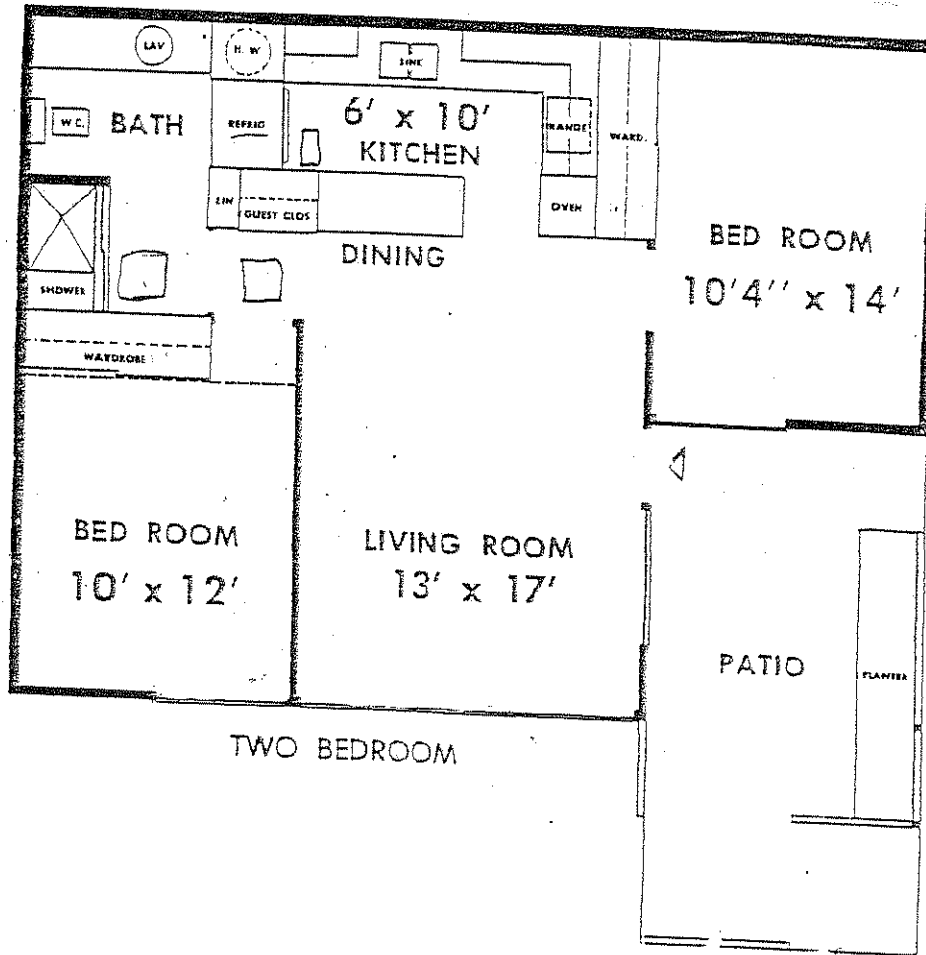

ORIGINAL FLOOR PLANS
(DIMENSIONS APPROXIMATE)

580 SQ. FT. PATIO = 192 SQ. FT.

ONE BEDROOM

ORIGINAL FLOOR PLANS
(DIMENSIONS APPROXIMATE)

718 SQ. FT. PATIO = 392 SQ. FT.